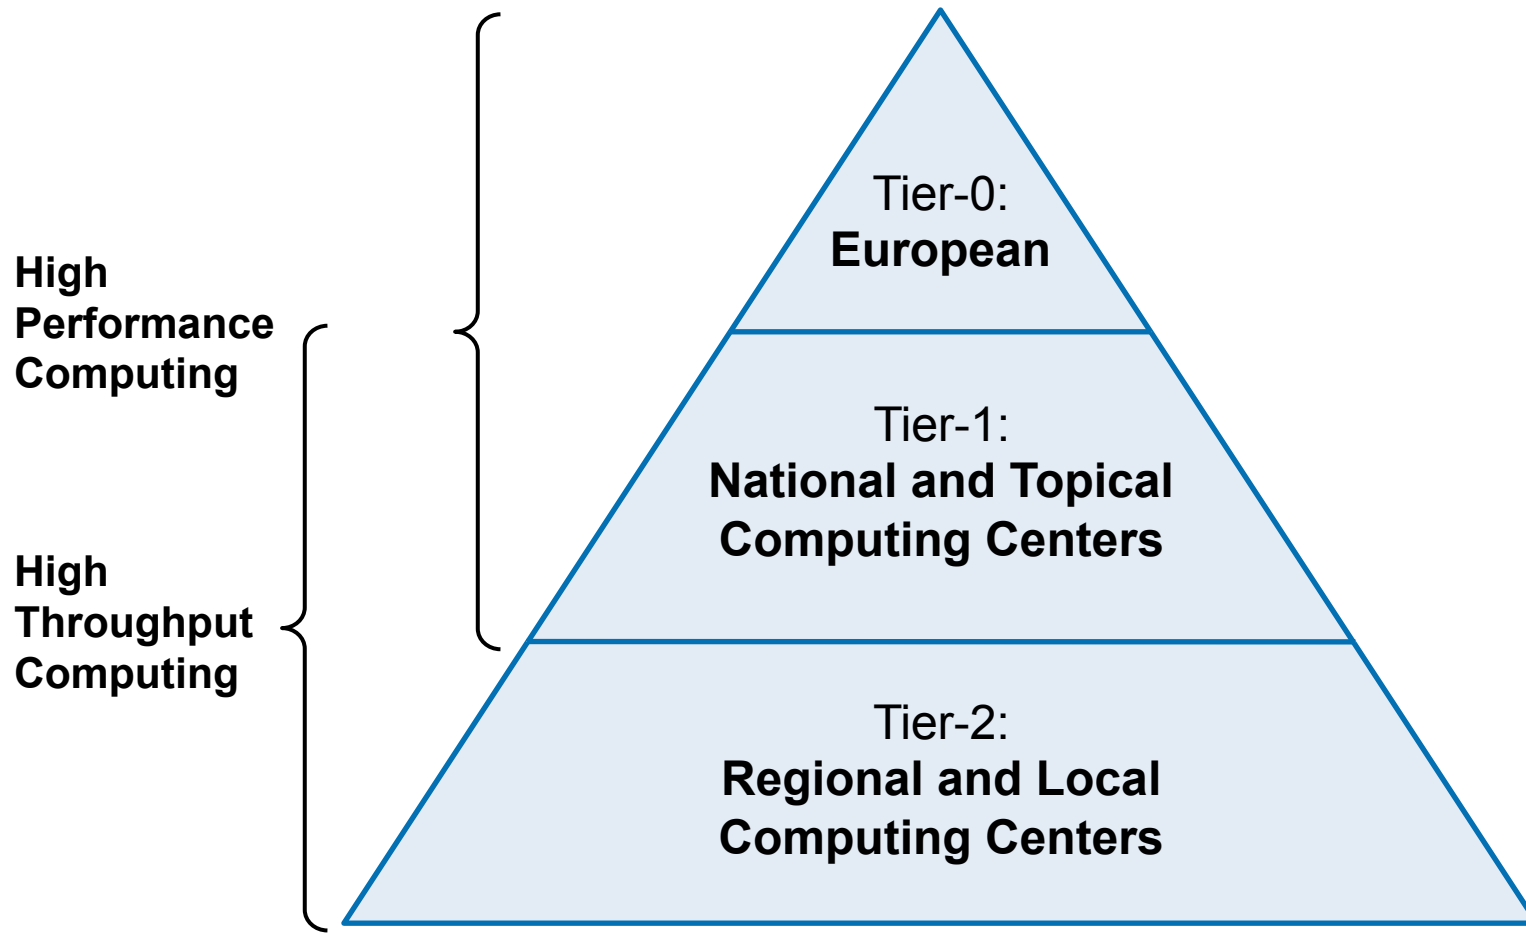

European Computing Infrastructures